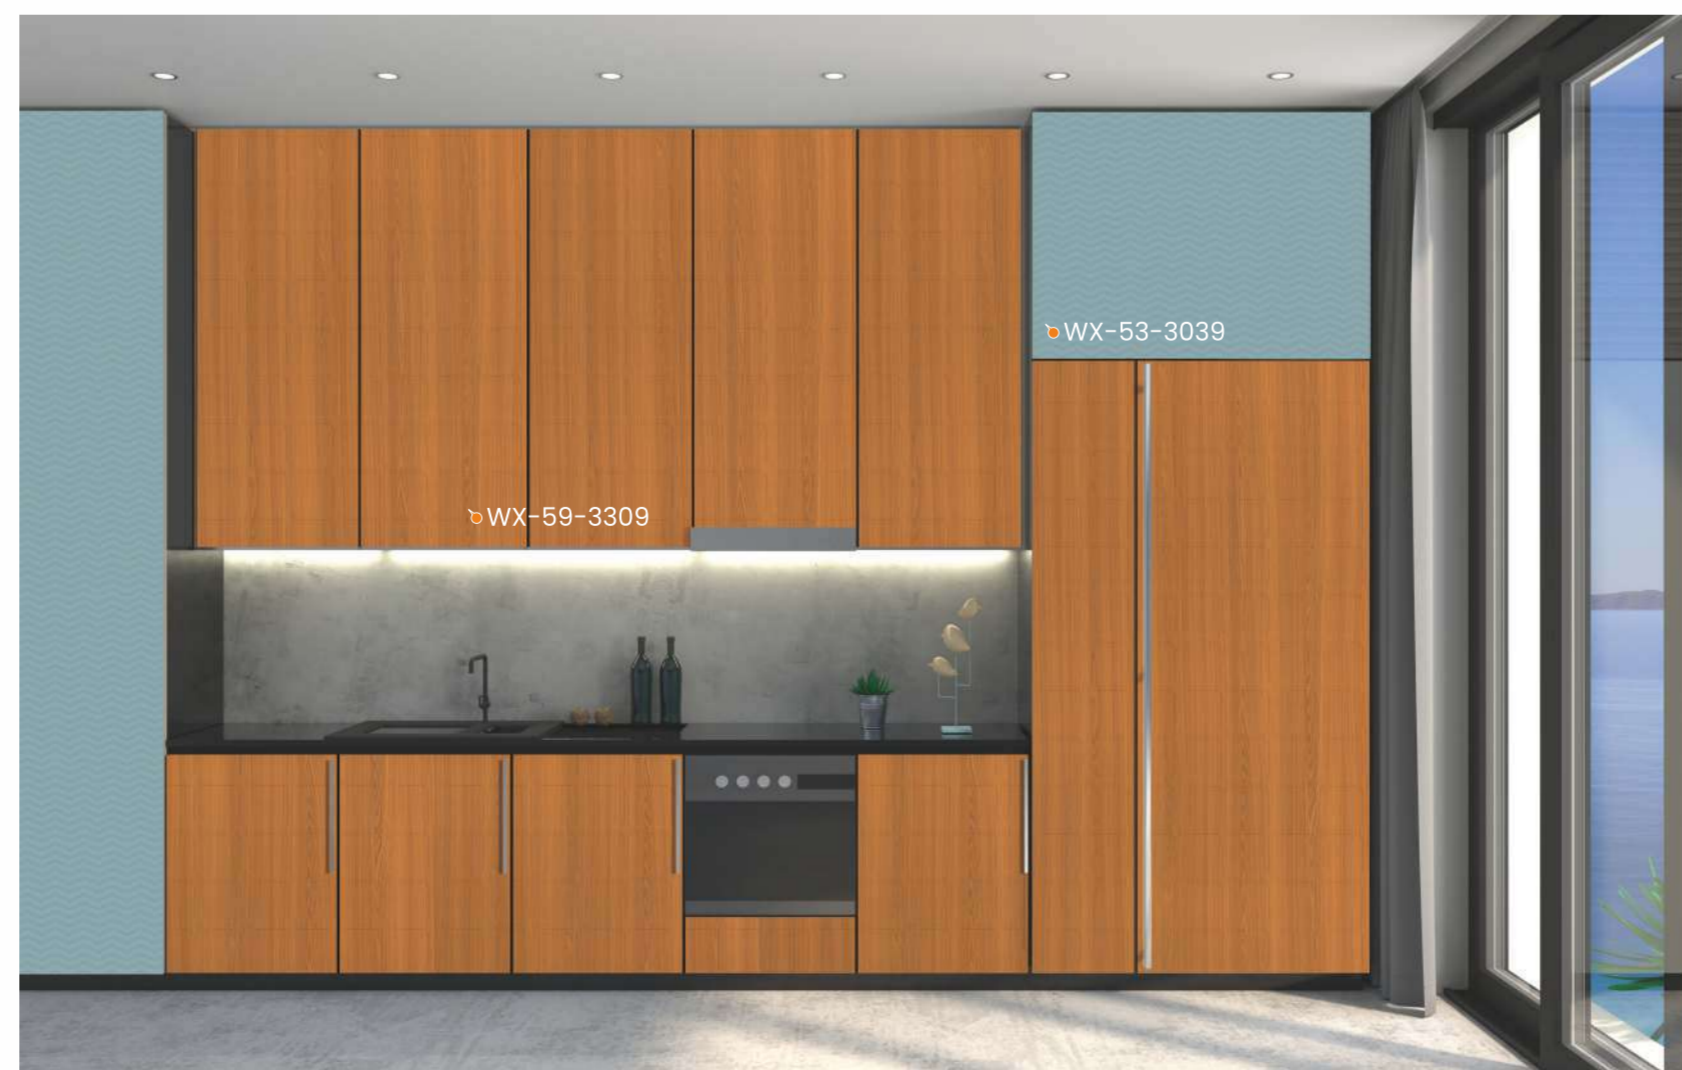

STYLE YOUR SPACE, ELEVATE LIFE